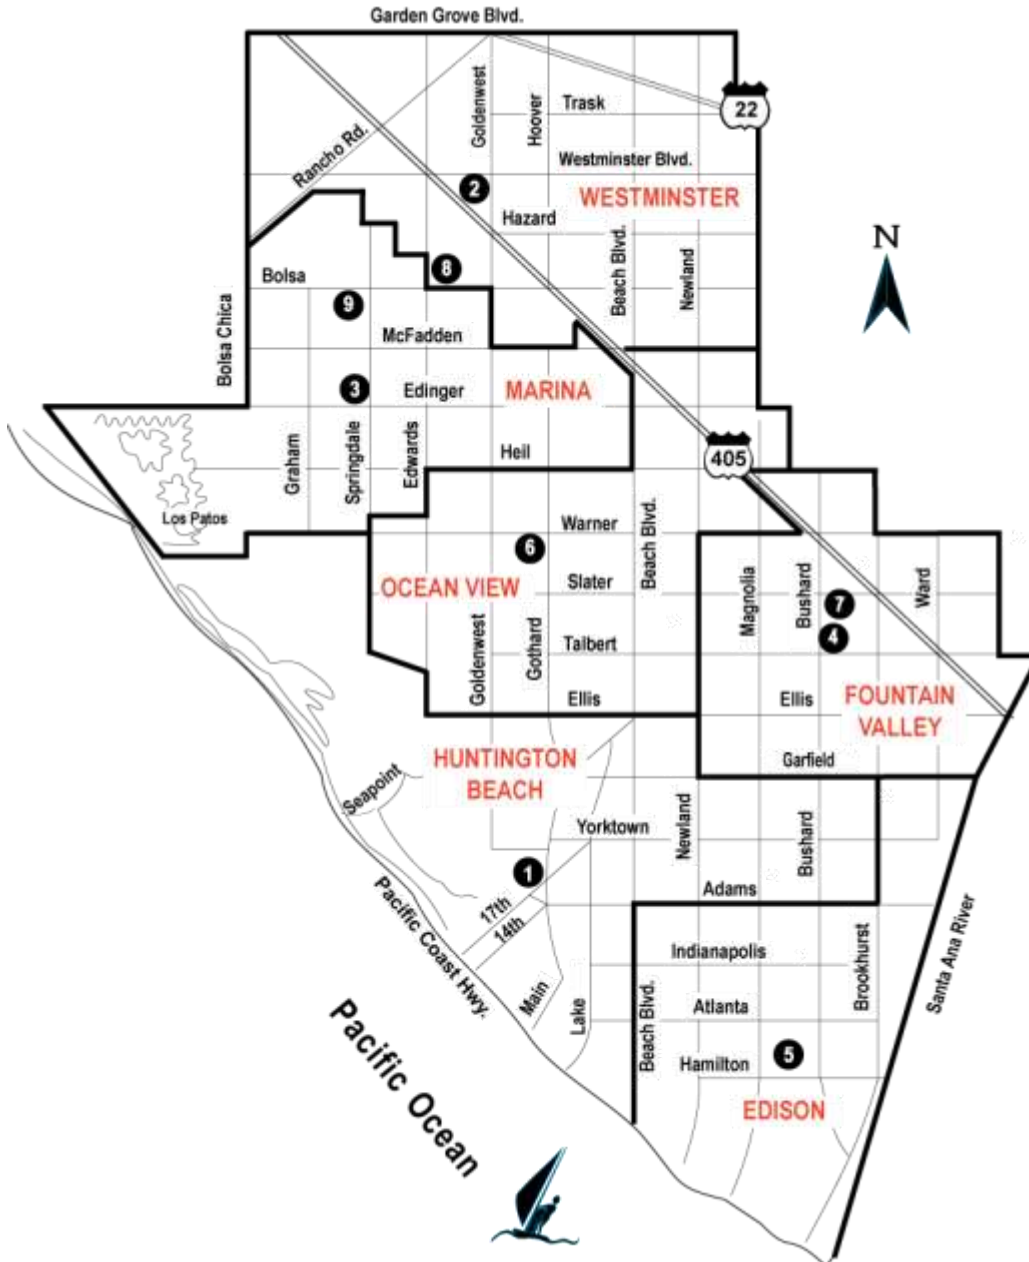

Huntington Beach Union High School District Geographical Home School Boundaries

For more detailed boundary information contact us at (714) 903-7000 ext. 4110 or boundaries@hbuhsd.edu

Boundaries only apply to locations 1 through 6 and grades 9 through 12:

1. [Huntington Beach High School](#)
1905 Main St.
Huntington Beach, CA 92648
(714) 536-2514
2. [Westminster High School](#)
14325 Goldenwest St.
Westminster, CA 92683
(714) 893-1381
3. [Marina High School](#)
15871 Springdale St.
Huntington Beach, CA 92649
(714) 893-6571
4. [Fountain Valley High School](#)
17816 Bushard St.
Fountain Valley, CA 92708
(714) 962-3301
5. [Edison High School](#)
21400 Magnolia St.
Huntington Beach, CA 92646
(714) 962-1356
6. [Ocean View High School](#)
17071 Gothard St.
Huntington Beach, CA 92647
(714) 848-0656

Coast High School
Independent Study located near Ocean View High School (6)
17231 Gothard St.
Huntington Beach, CA 92647
(714) 848-5160

Visit <http://www.hbas.edu> for other Alternative Education locations.

Revised 8/10/2011; map provided by HBAS, document by Info Services

Other local school districts are listed on the next page...

Four separate elementary school districts divide and serve the same geographical area as the HBUHSD to meet the needs of students in Kindergarten through 8th grades. All the districts are separate entities.